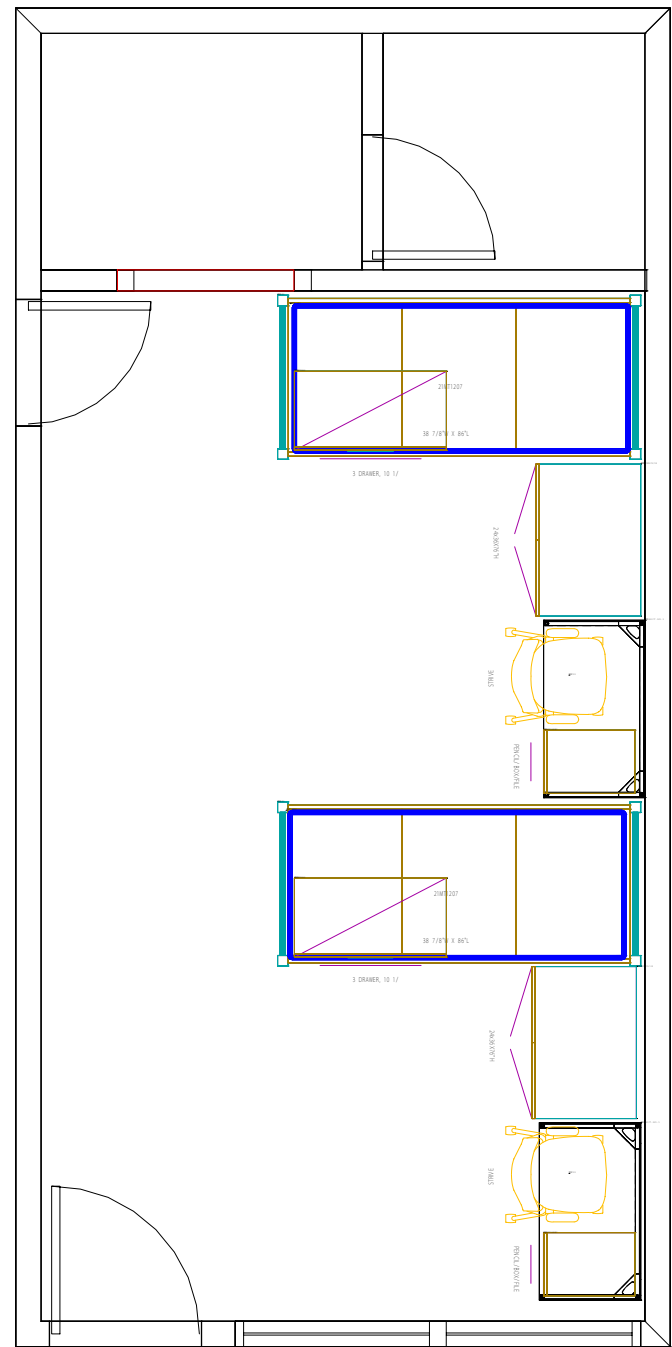

GSU - ROOM "H" LAYOUT

Scale: 1/4" = 1' 0"

GSU - ROOM "H1" LAYOUT

Scale: 1/4" = 1' 0"