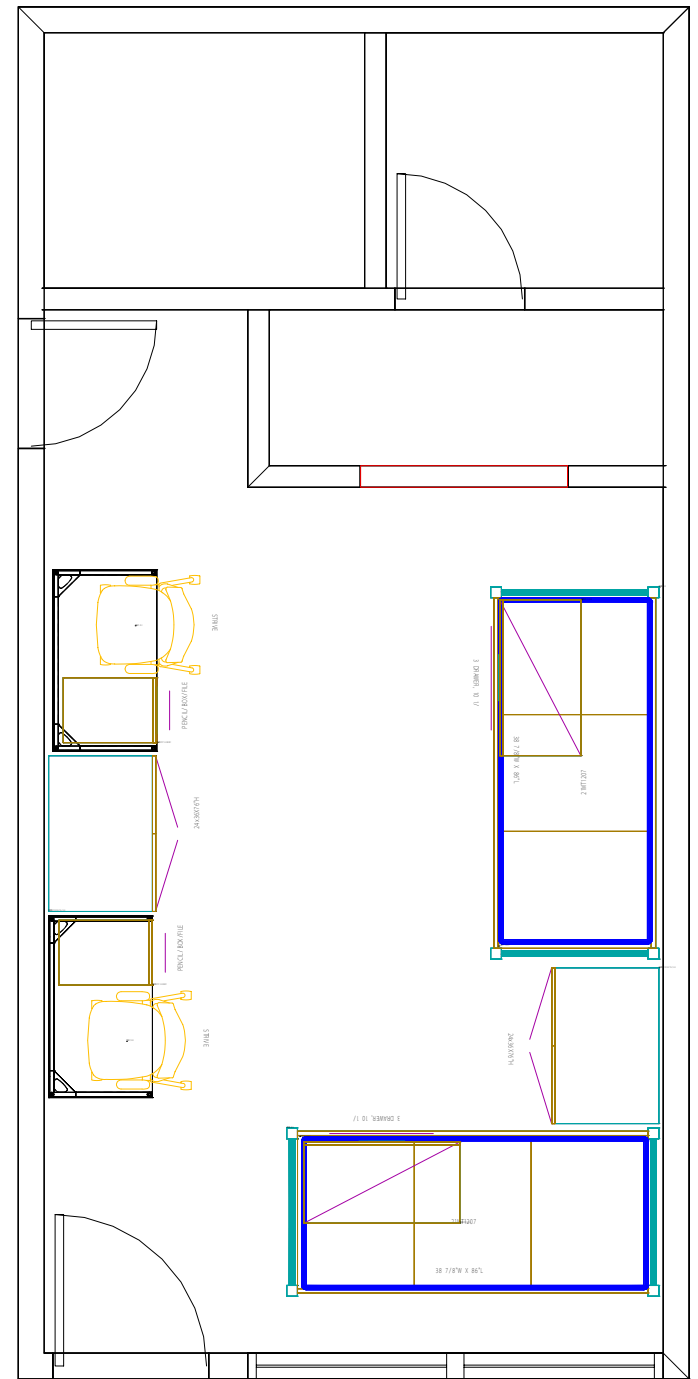

GSU - ROOM "A" LAYOUT

Scale: 1/4" = 1' 0"

GSU - ROOM "J" LAYOUT

Scale: 1/4" = 1' 0"