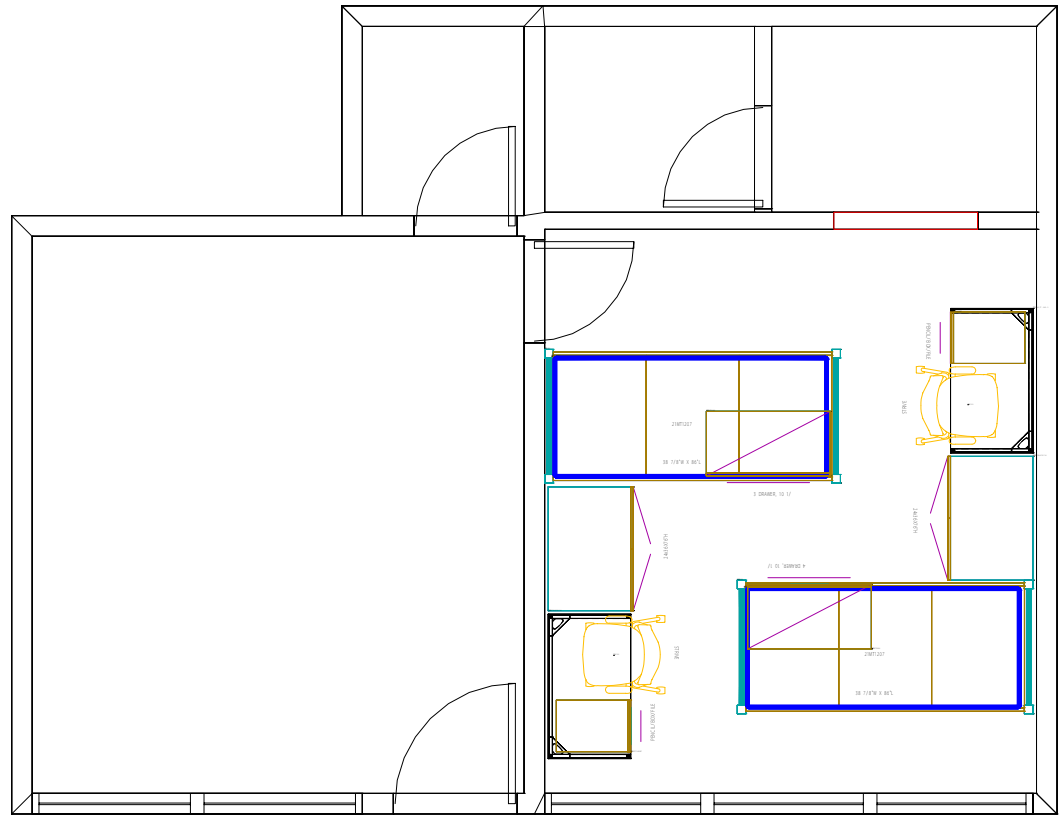

GSU - ROOM "E" LAYOUT

Scale: 1/4" = 1' 0"

GSU - ROOM "G" LAYOUT/ "G1" OPP. HAND LAYOUT

Scale: 1/4" = 1' 0"