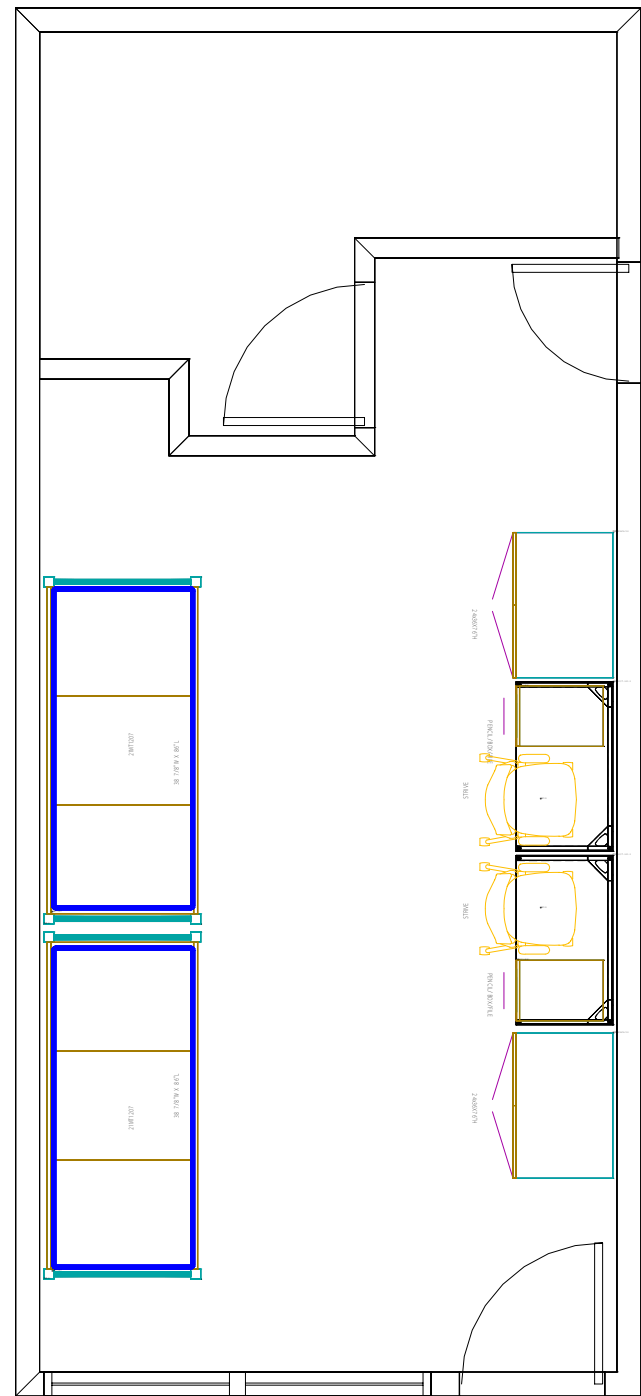

GSU - HC ROOM "B" AND "B1"

Scale: 1/4" = 1' 0"

GSU - HC ROOM "C"

Scale: 1/4" = 1' 0"